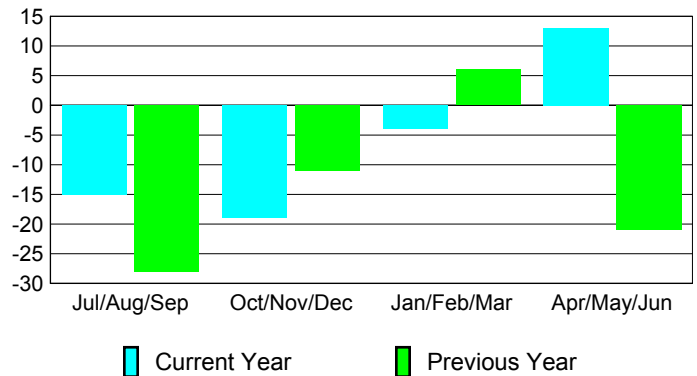

Club Results 2009-2010

Goal, New, Dropped, Gain/Loss

MEMBERSHIP

Membership Results 2009-2010

Membership 2008-2009

Month	Net Memb Goal	Actual New Memb	Actual Dropped Memb	Gain/Loss of Memb	Gain/Loss of Memb
Jul/Aug/Sep	5	37	-52	-15	-28
Oct/Nov/Dec	10	13	-32	-19	-11
Jan/Feb/Mar	35	24	-28	-4	6
Apr/May/June	13	44	-31	13	-21
Totals	63	118	-143	-25	-54

Membership Results 2009-2010

Goal, New, Dropped, Gain/Loss

Comparison of Club Gain/Loss

Current Year Compared to the Previous Year

Comparison of Membership Gain/Loss

Current Year Compared to the Previous Year

YTD Status Quo Clubs 2009-2010

Status Quo Clubs Compared to Status Quo Members

Gender Comparison 2009-2010