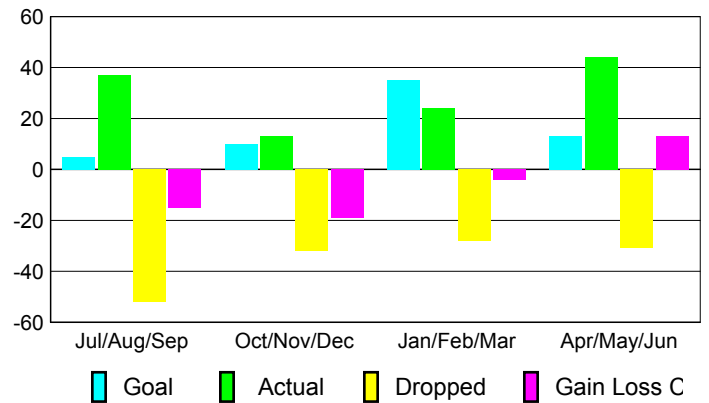

2009-2010 GMT Quarterly Report for District (or Undistricted) **District 27 C1**

GMT: **Gary W Fry**

Location: **WISCONSIN**

GMT CA: **1**

CLUBS

Club Results 2009-2010

Clubs 2008-2009

Month	New Club Goal	Actual New Clubs	Actual Dropped Clubs	Gain/Loss of Clubs	Gain/Loss of Clubs
Jul/Aug/Sep	0	0	0	0	0
Oct/Nov/Dec	0	0	0	0	0
Jan/Feb/Mar	1	0	0	0	0
Apr/May/June	0	0	0	0	0
Totals	1	0	0	0	0

Club Results 2009-2010

Goal, New, Dropped, Gain/Loss

MEMBERSHIP

Membership Results 2009-2010

Membership 2008-2009

Month	Net Memb Goal	Actual New Memb	Actual Dropped Memb	Gain/Loss of Memb	Gain/Loss of Memb
Jul/Aug/Sep	5	37	-52	-15	-28
Oct/Nov/Dec	10	13	-32	-19	-11
Jan/Feb/Mar	35	24	-28	-4	6
Apr/May/June	13	44	-31	13	-21
Totals	63	118	-143	-25	-54

Membership Results 2009-2010

Goal, New, Dropped, Gain/Loss

Comparison of Club Gain/Loss

Current Year Compared to the Previous Year

Comparison of Membership Gain/Loss

Current Year Compared to the Previous Year